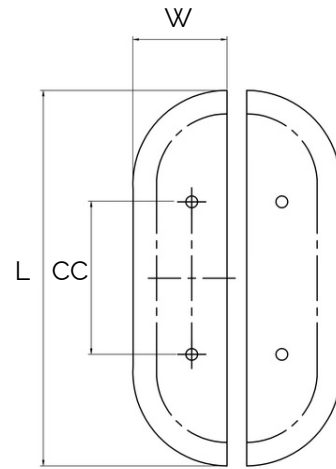

Arch - Carrara Marble Handle - Small

All dimensions are in mm

Sizes provided are nominal and intended as a guide

SKU	L (Length)	CC (Centre-to-Centre)	W (Width)
DMH-000001-CAR	160	65	40

Inclusions:

- 4x M6 * 30mm Phillips pan head screws