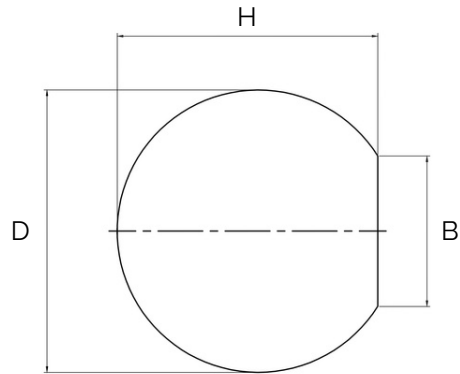

# Sphere - Verde Alpine Marble Knob

All dimensions are in mm

\*Sizes provided are nominal and intended as a guide\*

SKU	D (Diameter)	H (Height)	B (Base)
DMK-000001-40-VER	40	36.5	22
DMK-000001-60-VER	60	55.5	32