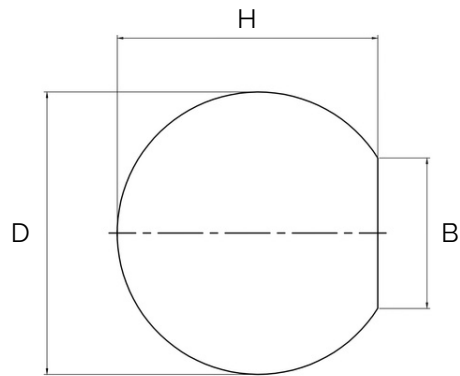

# Sphere - Tundra Grey Marble Knob

All dimensions are in mm

\*Sizes provided are nominal and intended as a guide\*

## SKU

**D**  
(Diameter)

**H**  
(Height)

**B**  
(Base)

DMK-000001-40-TUN

40

36.5

22

DMK-000001-60-TUN

60

55.5

32