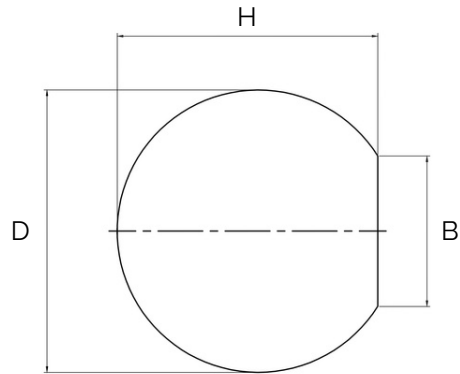

Sphere - Travertine Marble Knob

All dimensions are in mm

Sizes provided are nominal and intended as a guide

SKU	D (Diameter)	H (Height)	B (Base)
DMK-000001-40-TRA	40	36.5	22
DMK-000001-60-TRA	60	55.5	32

Inclusions: