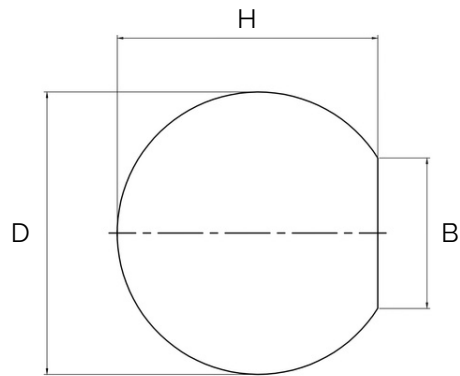

Sphere - Rosso Levanto Marble Knob

All dimensions are in mm

Sizes provided are nominal and intended as a guide

SKU	D (Diameter)	H (Height)	B (Base)
DMK-000001-40-ROS	40	36.5	22
DMK-000001-60-ROS	60	55.5	32