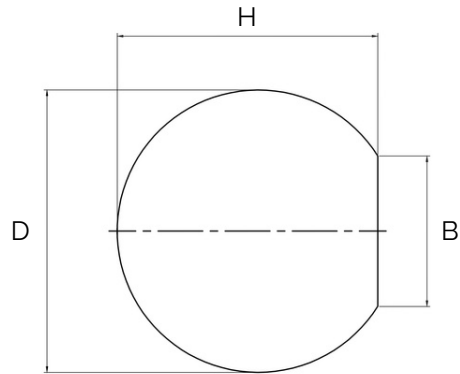

Sphere - Nero Marquina Marble Knob

All dimensions are in mm

Sizes provided are nominal and intended as a guide

SKU	D (Diameter)	H (Height)	B (Base)
DMK-000001-40-NER	40	36.5	22
DMK-000001-60-NER	60	55.5	32