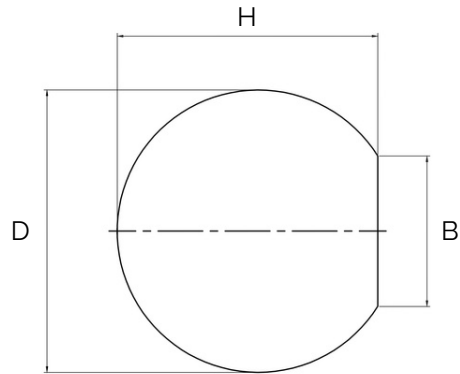

Sphere - Carrara Marble Knob

All dimensions are in mm

Sizes provided are nominal and intended as a guide

SKU	D (Diameter)	H (Height)	B (Base)
DMK-000001-40-CAR	40	36.5	22
DMK-000001-60-CAR	60	55.5	32

Inclusions: