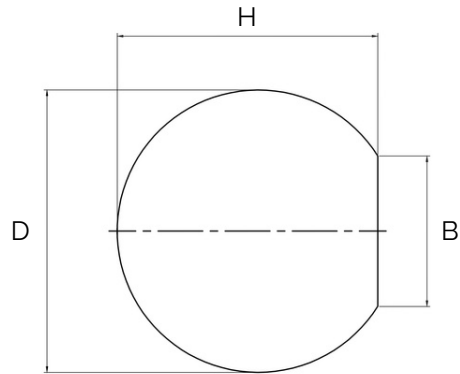

Sphere - Calacatta Viola Marble Knob

All dimensions are in mm

Sizes provided are nominal and intended as a guide

SKU	D (Diameter)	H (Height)	B (Base)
DMK-000001-40-VIO	40	36.5	22
DMK-000001-60-VIO	60	55.5	32