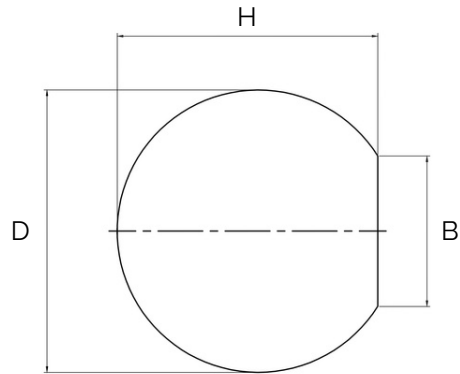

Sphere - Arabescato Marble Knob

All dimensions are in mm

Sizes provided are nominal and intended as a guide

SKU	D (Diameter)	H (Height)	B (Base)
DMK-000001-40-ARA	40	36.5	22
DMK-000001-60-ARA	60	55.5	32

Inclusions: