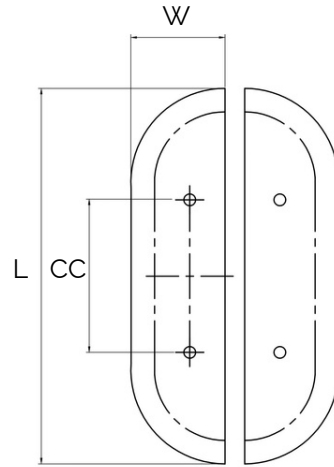

Arch – Verde Alpine Marble Handle – Small

All dimensions are in mm

Sizes provided are nominal and intended as a guide

SKU	L (Length)	CC (Centre-to-Centre)	W (Width)
DMH-000001-VER	160	65	40

Inclusions:

- 4x M6 * 30mm Phillips pan head screws