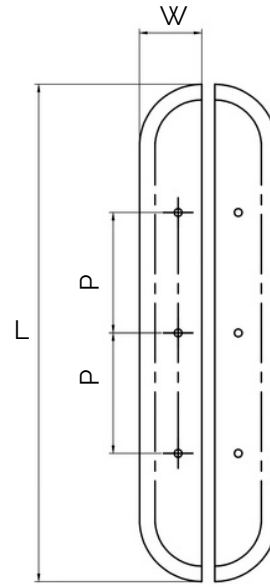

# Arch – Verde Alpine Marble Handle – Large

All dimensions are in mm

\*Sizes provided are nominal and intended as a guide\*

SKU	L (Length)	P (3-point fixing)	W (Width)
DMH-000002-VER	320	77.5	40

## Inclusions:

- 6x M6 \* 30mm Phillips pan head screws

WARRANTY

\*Product Care : Wipe and clean with a damp cloth and do not use any cleaning agents or chemicals.\*