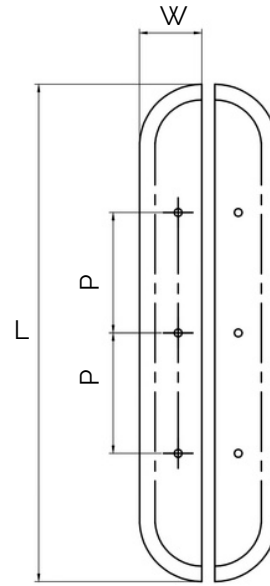

# Arch – Tundra Grey Marble Handle – Large

All dimensions are in mm

\*Sizes provided are nominal and intended as a guide\*

SKU	L (Length)	P (3-point fixing)	W (Width)
DMH-000002-TUN	320	77.5	40

### Inclusions:

- 6x M6 \* 30mm Phillips pan head screws

\*Product Care : Wipe and clean with a damp cloth and do not use any cleaning agents or chemicals.\*

WARRANTY