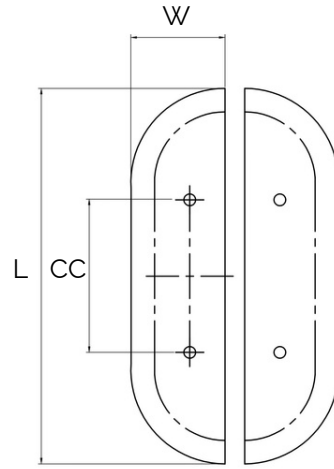

Arch – Travertine Marble Handle – Small

All dimensions are in mm

Sizes provided are nominal and intended as a guide

SKU	L (Length)	CC (Centre-to-Centre)	W (Width)
DMH-000001-TRA	160	65	40

Inclusions:

- 4x M6 * 30mm Phillips pan head screws