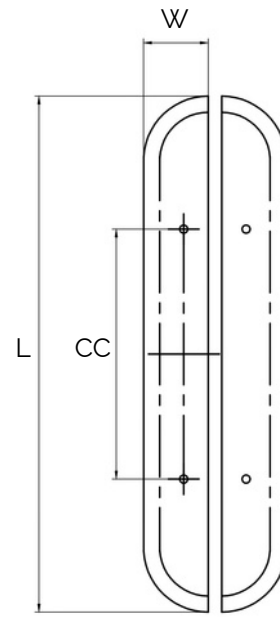

# Arch – Travertine Marble Handle – Large

All dimensions are in mm

\*Sizes provided are nominal and intended as a guide\*

| SKU            | L<br>(Length) | P<br>(3-point fixing) | W<br>(Width) |
|----------------|---------------|-----------------------|--------------|
| DMH-000002-TRA | 320           | 77.5                  | 40           |

### Inclusions:

- 6x M6 \* 30mm Phillips pan head screws

WARRANTY

\*Product Care : Wipe and clean with a damp cloth and do not use any cleaning agents or chemicals.\*