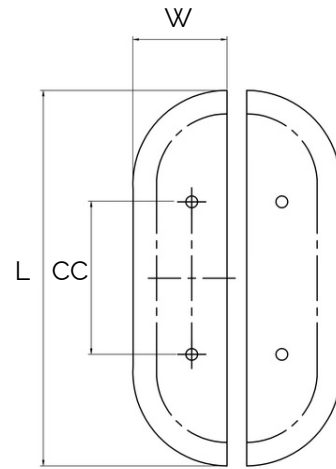

Arch – Rosso Levanto Marble Handle – Small

All dimensions are in mm

Sizes provided are nominal and intended as a guide

SKU	L (Length)	CC (Centre-to-Centre)	W (Width)
DMH-000001-ROS	160	65	40

Inclusions:

- 4x M6 * 30mm Phillips pan head screws