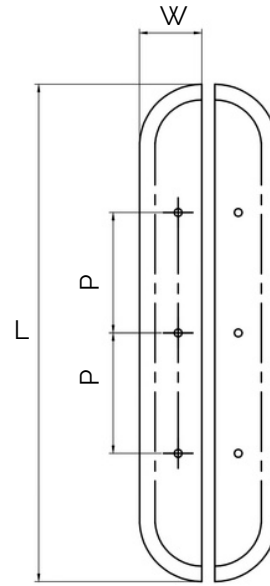

Arch – Rosso Levanto Marble Handle – Large

All dimensions are in mm

Sizes provided are nominal and intended as a guide

SKU	L (Length)	P (3-point fixing)	W (Width)
DMH-000002-ROS	320	77.5	40

Inclusions:

- 6x M6 * 30mm Phillips pan head screws