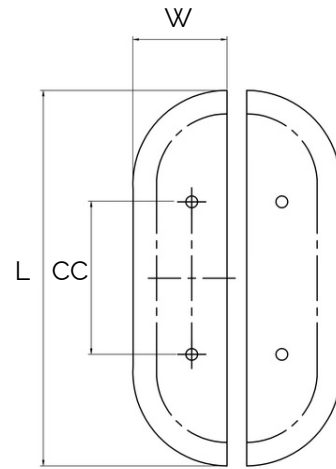

Arch – Nero Marquina Marble Handle – Small

All dimensions are in mm

Sizes provided are nominal and intended as a guide

SKU

L
(Length)

CC
(Centre-to-Centre)

W
(Width)

DMH-000001-NER

160

65

40

Inclusions:

- 4x M6 * 30mm Phillips pan head screws

WARRANTY

Product Care : Wipe and clean with a damp cloth and do not use any cleaning agents or chemicals.