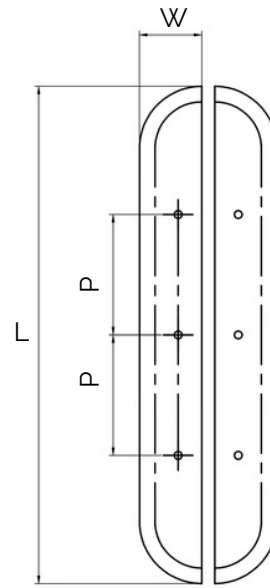

Arch – Nero Marquina Marble Handle – Large

All dimensions are in mm

Sizes provided are nominal and intended as a guide

SKU

L
(Length)

P
(3-point fixing)

W
(Width)

DMH-000002-NER

320

77.5

40

Inclusions:

- 6x M6 * 30mm Phillips pan head screws

WARRANTY

Product Care : Wipe and clean with a damp cloth and do not use any cleaning agents or chemicals.