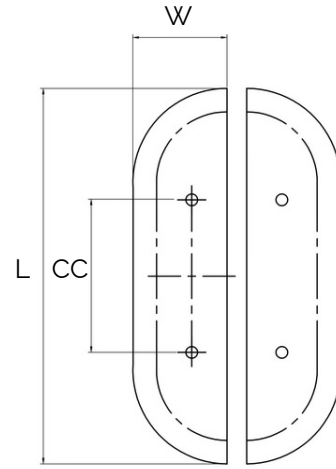

Arch – Arabescato Marble Handle – Small

All dimensions are in mm

Sizes provided are nominal and intended as a guide

SKU	L (Length)	CC (Centre-to-Centre)	W (Width)
DMH-000001-ARA	160	65	40

Inclusions:

- 4x M6 * 30mm Phillips pan head screws