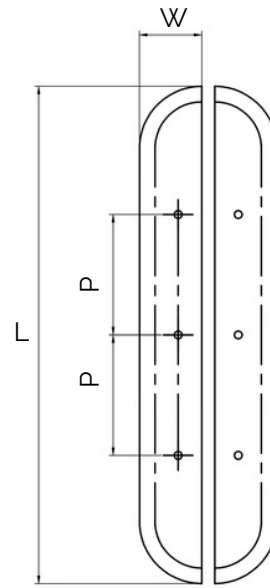

Arch – Arabescato Marble Handle – Large

All dimensions are in mm

Sizes provided are nominal and intended as a guide

SKU

L
(Length)

P
(3-point fixing)

W
(Width)

DMH-000002-ARA

320

77.5

40

Inclusions:

- 6x M6 * 30mm Phillips pan head screws

Product Care : Wipe and clean with a damp cloth and do not use any cleaning agents or chemicals.

WARRANTY