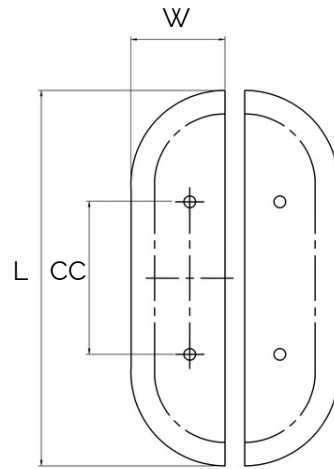

Arch - Calacatta Viola Marble Handle - Small

All dimensions are in mm

Sizes provided are nominal and intended as a guide

SKU	L (Length)	CC (Centre-to-Centre)	W (Width)
DMH-000001-VIO	160	65	40

Inclusions:

- 4x M6 * 30mm Phillips pan head screws

WARRANTY

Product Care : Wipe and clean with a damp cloth and do not use any cleaning agents or chemicals.