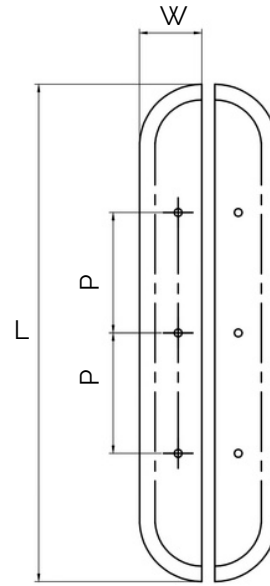

# Arch - Calacatta Viola Marble Handle - Large

All dimensions are in mm

\*Sizes provided are nominal and intended as a guide\*

SKU	L (Length)	P (3-point fixing)	W (Width)
DMH-000002-VIO	320	77.5	40

### Inclusions:

- 6x M6 \* 30mm Phillips pan head screws

\*Product Care : Wipe and clean with a damp cloth and do not use any cleaning agents or chemicals.\*

WARRANTY