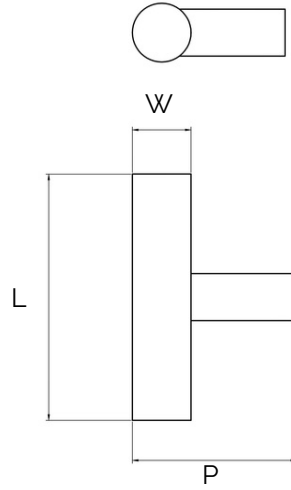

Tee Walnut Wood Wall Hook

Weight capacity: 8kg approx

All dimensions are in mm

Sizes provided are nominal and intended as a guide

SKU	L (Length)	W (Width)	P (Projection)
DW-046-W	105	25	60

Inclusions:

- M6*50mm Hanger Bolt
- Drywall Anchor