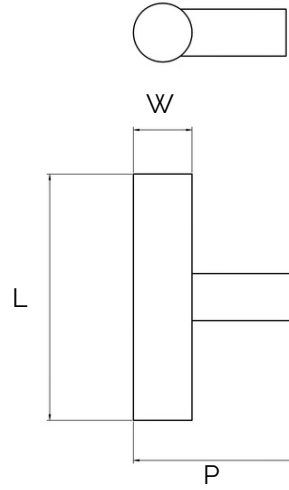

Tee Rubber Wood Wall Hook

Weight capacity: 8kg approx

All dimensions are in mm

Sizes provided are nominal and intended as a guide

SKU	L (Length)	W (Width)	P (Projection)
DW-046-RB	105	25	60

Inclusions:

- M6*50mm Hanger Bolt
- Drywall Anchor