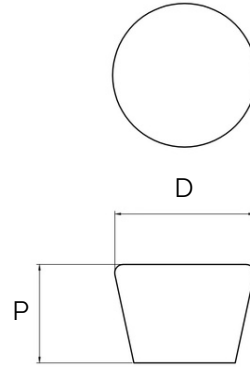

# Taper Walnut Wood Wall Hook

Weight capacity: 8kg approx

All dimensions are in mm

*\*Sizes provided are nominal and intended as a guide\**

SKU	P (Projection)	D (Diameter)
DW-048-W	35	50