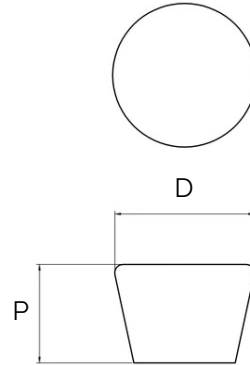

Taper Beech Wood Wall Hook

Weight capacity: 8kg approx

All dimensions are in mm

Sizes provided are nominal and intended as a guide

SKU

P
(Projection)

D
(Diameter)

DW-048-B