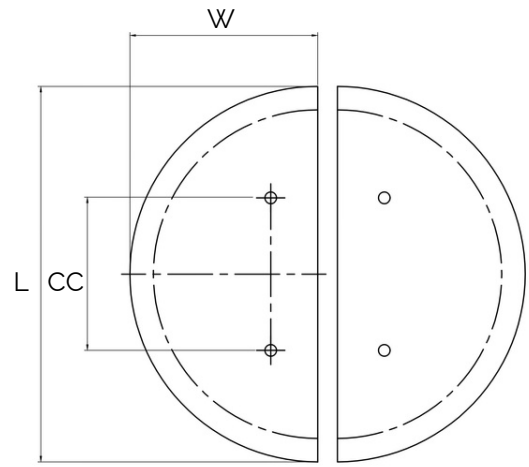

Half Moon – Verde Alpine Marble Handle

All dimensions are in mm

Sizes provided are nominal and intended as a guide

SKU	L (Length)	CC (Centre-to-Centre)	W (Width)
DMH-000003-VER	160	65	80

Inclusions:

- 4x M6 * 30mm Phillips pan head screws