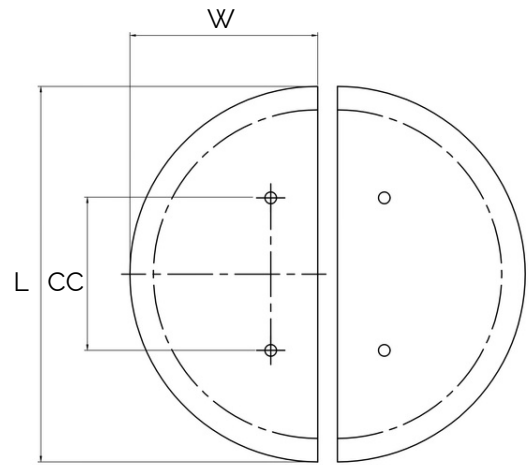

# Half Moon – Rosso Levanto Marble Handle

All dimensions are in mm

\*Sizes provided are nominal and intended as a guide\*

**SKU**

**L**  
(Length)

**CC**  
(Centre-to-Centre)

**W**  
(Width)

DMH-000003-ROS

## Inclusions:

- 4x M6 \* 30mm Phillips pan head screws

\*Product Care : Wipe and clean with a damp cloth and do not use any cleaning agents or chemicals.\*

WARRANTY