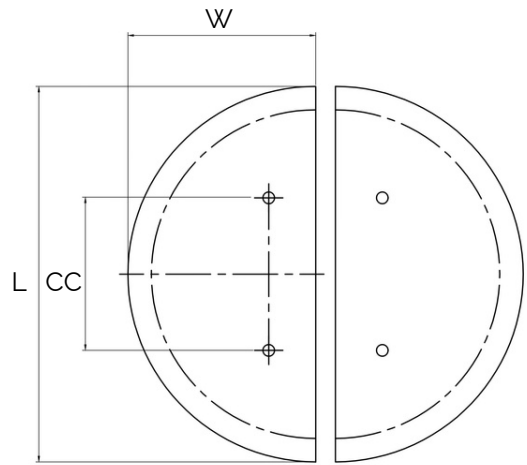

# Half Moon - Calacatta Viola Marble Handle

All dimensions are in mm

\*Sizes provided are nominal and intended as a guide\*

SKU	L (Length)	CC (Centre-to-Centre)	W (Width)
DMH-000003-VIO	160	65	80

## Inclusions:

- 4x M6 \* 30mm Phillips pan head screws

WARRANTY

\*Product Care : Wipe and clean with a damp cloth and do not use any cleaning agents or chemicals.\*