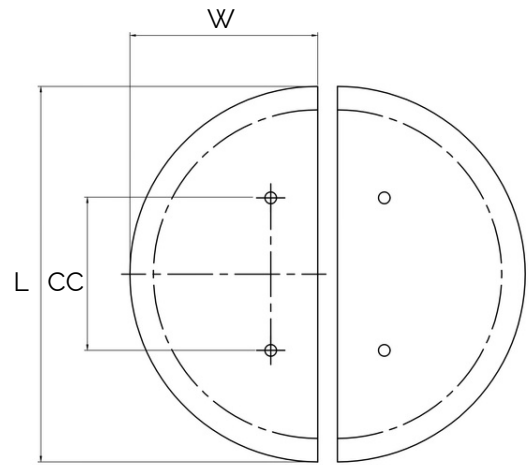

Half Moon - Arabescato Marble Handle

All dimensions are in mm

Sizes provided are nominal and intended as a guide

SKU

L
(Length)

CC
(Centre-to-Centre)

W
(Width)

DMH-000003-ARA

160

65

80

Inclusions:

- 4x M6 * 30mm Phillips pan head screws

Product Care : Wipe and clean with a damp cloth and do not use any cleaning agents or chemicals.

WARRANTY