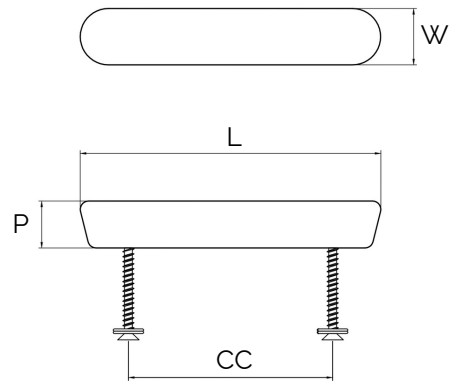

Stone Grey Arc Ceramic Handle – Matte

All dimensions are in mm

Sizes provided are nominal and intended as a guide

SKU	L (Length)	CC (Centre-to-Centre)	P (Projection)	W (Width)
H-0504-SG-M	130	97	20	24

Inclusions:

- 2 x M5 screws | 22 mm or 36 mm

Product Care : Wipe and clean with a damp cloth and do not use any cleaning agents or chemicals.

WARRANTY