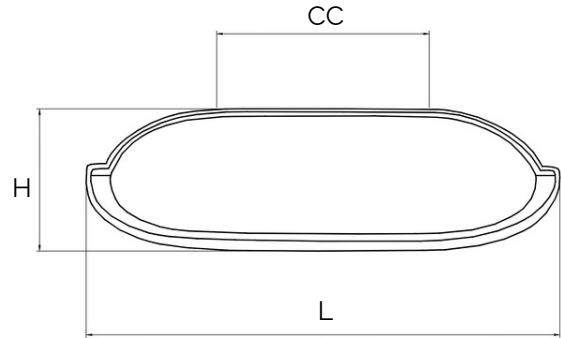

Rankin - Aged Antique Bronze Cup Pull

All dimensions are in mm

Sizes provided are nominal and intended as a guide

SKU	L (Length)	C (Centre to Centre)	H (Height)
DP-000096-90-AAB	90	64	32
DP-000096-105-AAB	105	76	32

Inclusions:

- x2 M4 * 25mm Phillips head screws

Product Care : Wipe and clean with a damp cloth and do not use any cleaning agents or chemicals.

WARRANTY