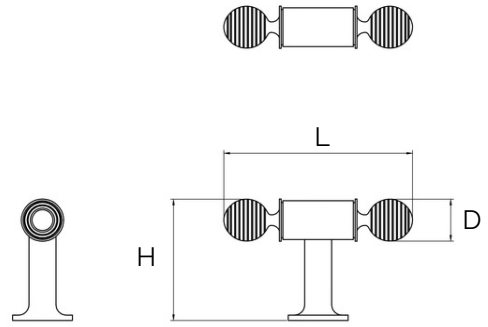

Pudong - Brushed Brass Pull

All dimensions are in mm

Sizes provided are nominal and intended as a guide

SKU	L (Length)	H (Height)	D (Diameter)
DP-000095-BB	55	33	12

Inclusions:

- M4 * 25mm Phillips head screws