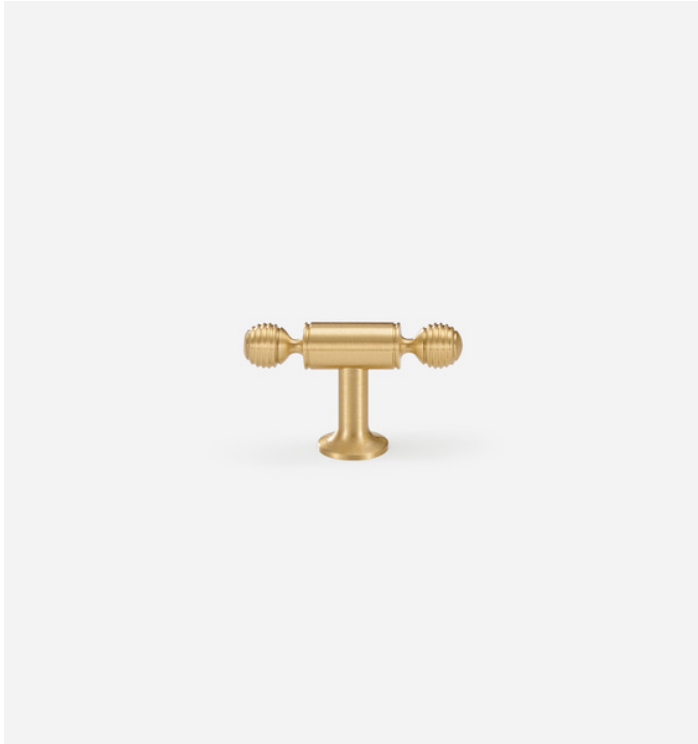

Pudong - Brushed Brass Pull

All dimensions are in mm

Sizes provided are nominal and intended as a guide

SKU	L (Length)	H (Height)	D (Diameter)
DP-000095-BB	55	33	12

Inclusions:

- M4 * 25mm Phillips head screws