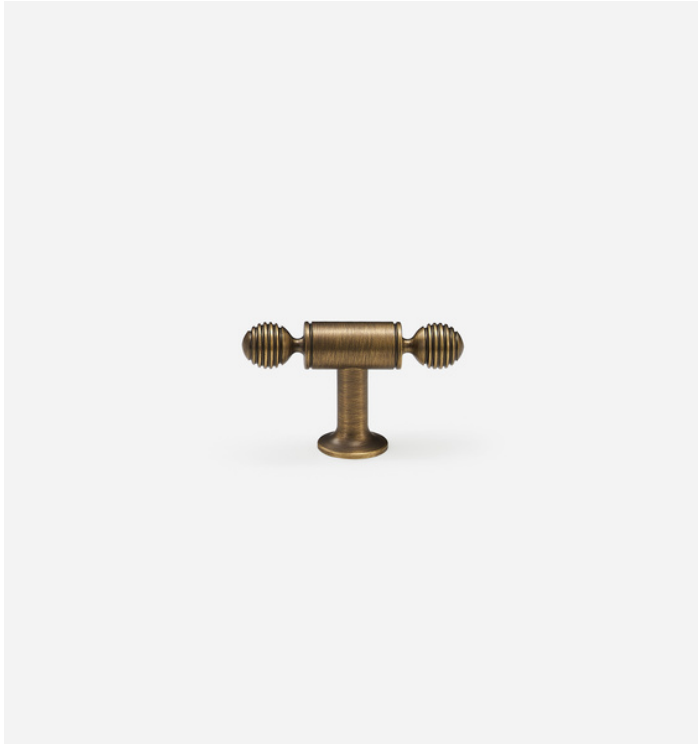

Pudong - Antique Bronze Brass Pull

All dimensions are in mm

Sizes provided are nominal and intended as a guide

SKU	L (Length)	H (Height)	D (Diameter)
DP-000095-AB	55	33	12

Inclusions:

- M4 * 25mm Phillips head screws