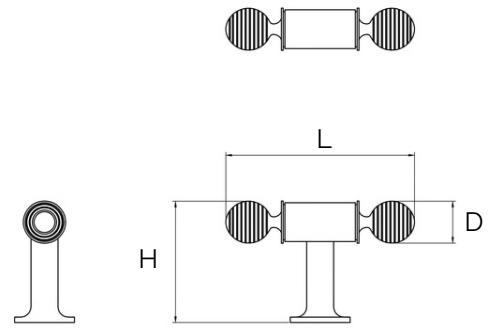

Pudong - Antique Bronze Brass Pull

All dimensions are in mm

Sizes provided are nominal and intended as a guide

SKU	L (Length)	H (Height)	D (Diameter)
DP-000095-AB	55	33	12

Inclusions:

- M4 * 25mm Phillips head screws