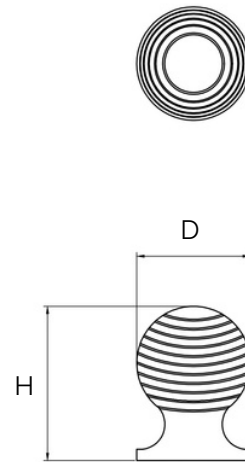

Pudong - Antique Bronze Brass Knob

All dimensions are in mm

Sizes provided are nominal and intended as a guide

SKU	D (Diameter)	H (Height)
DK-000095-AB	25	34
DK-000095-AB	28	37

Inclusions:

- M4 * 25mm Phillips head screws