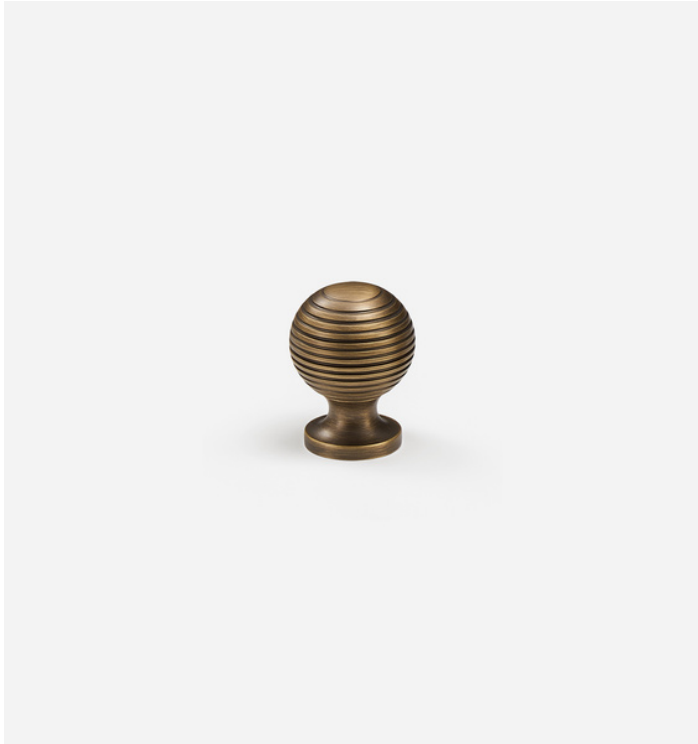

Pudong - Antique Bronze Brass Knob

All dimensions are in mm

Sizes provided are nominal and intended as a guide

SKU	D (Diameter)	H (Height)
DK-000095-AB	25	34
DK-000095-AB	28	37

Inclusions:

- M4 * 25mm Phillips head screws