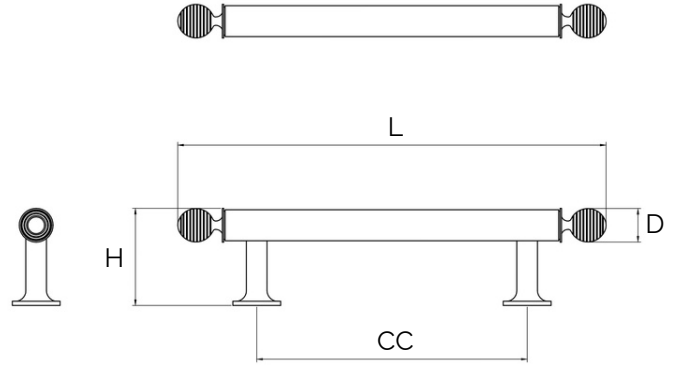

Pudong - Antique Bronze Brass Handle

All dimensions are in mm

Sizes provided are nominal and intended as a guide

SKU	L (Length)	CC (Centre-to-Centre)	H (Height)	D (Diameter)
DH-0000095-120-AB	120	64	33	12
DH-0000095-152-AB	152	96	33	12
DH-0000095-184-AB	184	128	33	12
DH-0000095-216-AB	216	160	33	12
DH-0000095-248-AB	248	192	33	12
DH-0000095-280-AB	280	224	33	12
DH-0000095-380-AB	380	320	33	12

Inclusions:

- 2x M4 * 25mm Phillips head screws

Product Care : Wipe and clean with a damp cloth and do not use any cleaning agents or chemicals.

WARRANTY