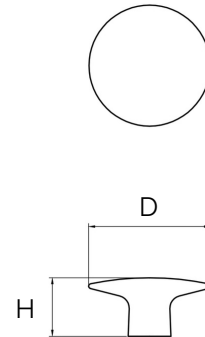

# Blyth – Walnut Wood Disc Knob

All dimensions are in mm

*\*Sizes provided are nominal and intended as a guide\**

**SKU**

**D**  
(Diameter)

**P**  
(Projection)

DK-000081-W-2

48