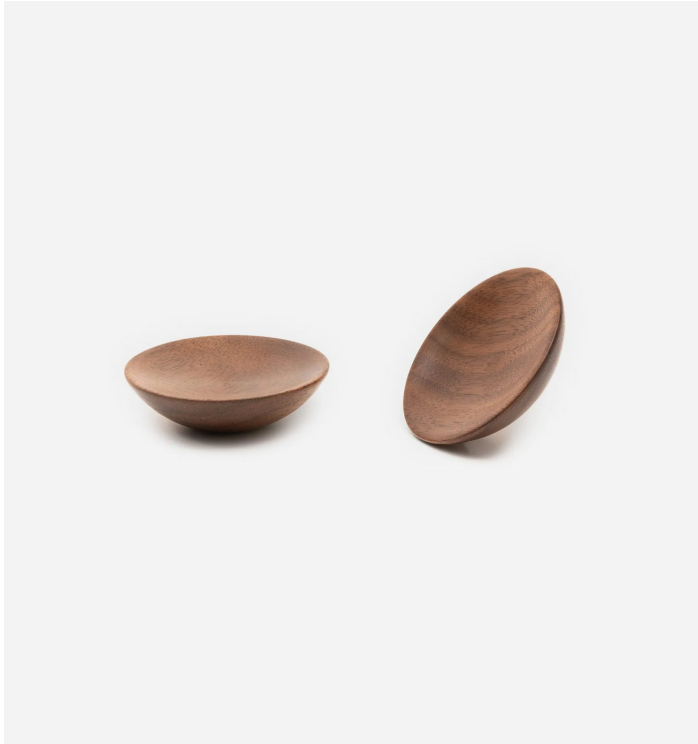

Blyth – Walnut Wood Concave Knob

All dimensions are in mm

Sizes provided are nominal and intended as a guide

SKU

L
(Length)

P
(Projection)

DK-000081-W-3

65