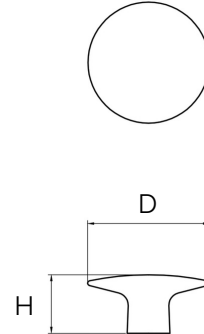

# Blyth – Red Oak Wood Disc Knob

All dimensions are in mm

\*Sizes provided are nominal and intended as a guide\*

**SKU**

**D**  
(Diameter)

**P**  
(Projection)

DK-000081-RO-2

48