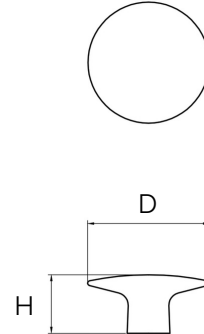

Blyth – Black Oak Wood Disc Knob

All dimensions are in mm

Sizes provided are nominal and intended as a guide

SKU	D (Diameter)	P (Projection)
DK-000081-BO-2	48	22

Inclusions:

- M4 * 20mm Phillips head screw