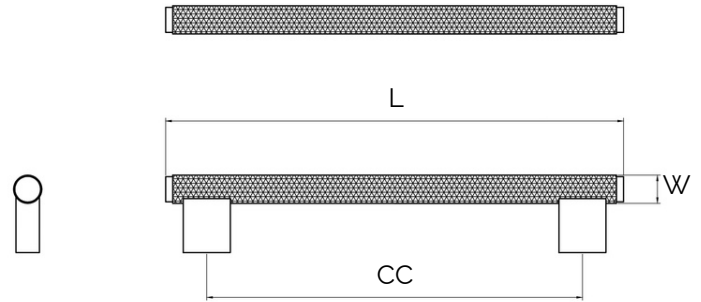

Lecce – Knurled Brushed Brass Handle Range

All dimensions are in mm

Sizes provided are nominal and intended as a guide

SKU	L (Length)	CC (Center-to-Center)	W (Width)
DH-0000090-131-BB	131	96	12
DH-0000090-163-BB	163	128	12
DH-0000090-195-BB	195	160	12
DH-0000090-355-BB	355	320	12

Inclusions:

- Bolt: x2 M5 * 25mm screw

Product Care : Wipe and clean with a damp cloth and do not use any cleaning agents or chemicals.