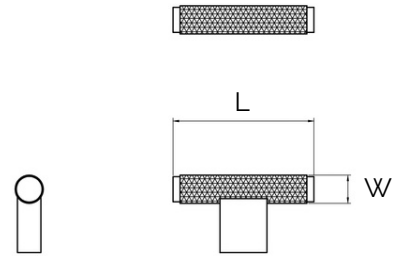

Lecce – Knurled Antique Bronze Brass Pull

All dimensions are in mm

Sizes provided are nominal and intended as a guide

SKU

L
(Length)

W
(Width)

DP-000090-AB

60

12

Inclusions:

- Bolt: M5 * 25mm screw

Product Care : Wipe and clean with a damp cloth and do not use any cleaning agents or chemicals.

WARRANTY