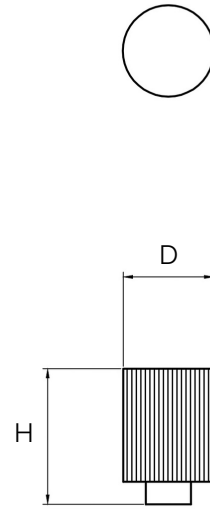

Midas – Matte Black Brass Linear Knurled Knob

All dimensions are in mm

Sizes provided are nominal and intended as a guide

SKU

D
(Diameter)

H
(Height)

DK-000094-MB

20

25

Inclusions:

Bolt: M5 * 25mm screw

Product Care : Wipe and clean with a damp cloth and do not use any cleaning agents or chemicals.

WARRANTY