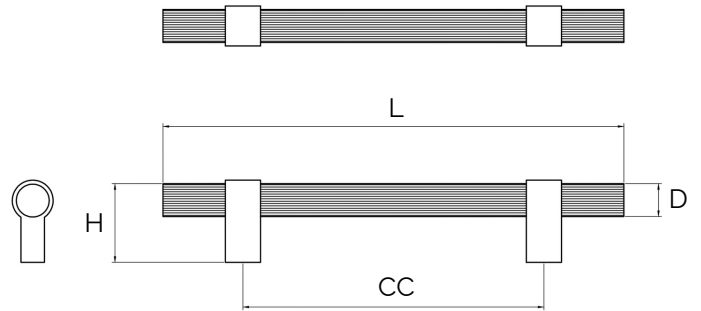

Midas – Brushed Brass Linear Knurled Handle Range

All dimensions are in mm

Sizes provided are nominal and intended as a guide

SKU	L (Length)	CC (Centre-to-Centre)	H (Height)	D (Diameter)
DH-0000094-163-BB	163	96	35	14
DH-0000094-195-BB	195	128	35	14
DH-0000094-230-BB	230	160	35	14
DH-0000094-390-BB	390	320	35	14

Inclusions:

Bolt: 2x M5 * 25mm screw

Product Care : Wipe and clean with a damp cloth and do not use any cleaning agents or chemicals.

WARRANTY