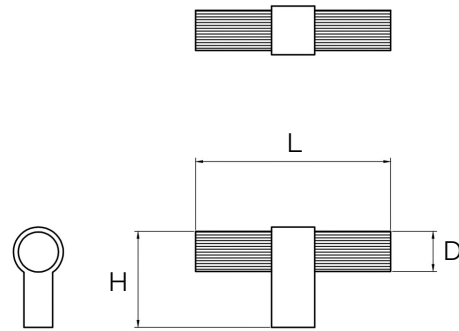

# Midas - Matte Black Brass Linear Knurled Pull

All dimensions are in mm

\*Sizes provided are nominal and intended as a guide\*

**SKU**

**L**  
(Length)

**H**  
(Height)

**D**  
(Diameter)

DP-000094-MB

68

35

14

Inclusions:

Bolt: M5 \* 25mm screw

\*Product Care : Wipe and clean with a damp cloth and do not use any cleaning agents or chemicals.\*

WARRANTY