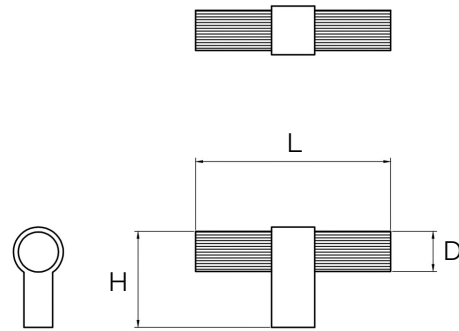

Midas - Brushed Brass Linear Knurled Pull

All dimensions are in mm

Sizes provided are nominal and intended as a guide

SKU	L (Length)	H (Height)	D (Diameter)
DP-000094-BB	68	35	14

Inclusions:

Bolt: M5 * 25mm screw