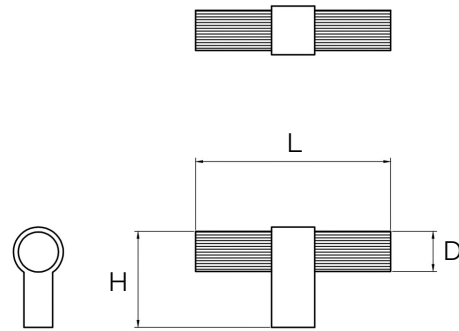

# Midas - Antique Bronze Brass Linear Knurled Pull

All dimensions are in mm

\*Sizes provided are nominal and intended as a guide\*

SKU	L (Length)	H (Height)	D (Diameter)
DP-000094-AB	68	35	14

## Inclusions:

Bolt: M5 \* 25mm screw

\*Product Care : Wipe and clean with a damp cloth and do not use any cleaning agents or chemicals.\*

WARRANTY