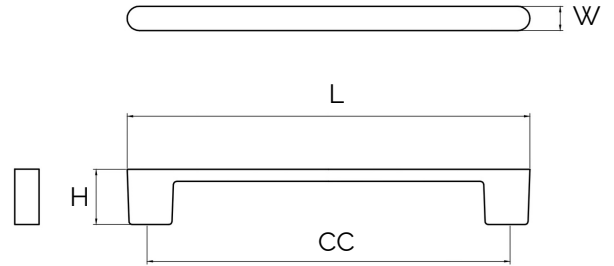

# Dorado - Brushed Brass Handle Range

All dimensions are in mm

\*Sizes provided are nominal and intended as a guide\*

SKU	L (Length)	CC (Centre-to-Centre)	H (Height)	W (Width)
DH-000088-80-BB	80	64	24	12
DH-000088-107-BB	107	96	24	12
DH-000088-143-BB	143	128	24	12
DH-000088-193-BB	193	160	24	12
DH-000088-220-BB	220	192	24	12

## Inclusions:

Bolt: 2 x M5 \* 25mm screw

\*Product Care : Wipe and clean with a damp cloth and do not use any cleaning agents or chemicals.\*

WARRANTY