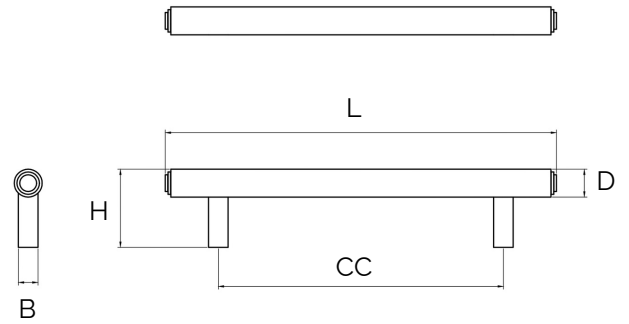

Mir – Matte Black Brass Handle

All dimensions are in mm

Sizes provided are nominal and intended as a guide

SKU	L (Length)	CC (Centre-to-Centre)	H (Height)	D (Diameter)	B (Base)
DH-0000086-132-MB	132	96	33	12	12
DH-0000086-164-MB	164	128	33	12	12
DH-0000086-260-MB	260	224	33	12	12

Inclusions:

- Bolt: M5 * 25mm screw
- Base Plate

WARRANTY

Product Care : Wipe and clean with a damp cloth and do not use any cleaning agents or chemicals.