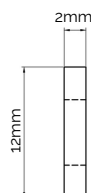

Inclusions:

- Bolt: M5 * 25mm screw
- Base Plate

WARRANTY

Product Care : Wipe and clean with a damp cloth and do not use any cleaning agents or chemicals.