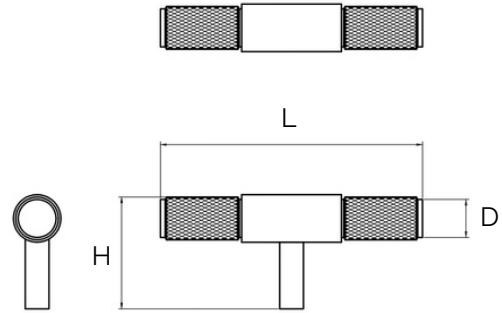

Ekati – Knurled Matte Black Brass Pull

All dimensions are in mm

Sizes provided are nominal and intended as a guide

SKU	L (Length)	H (Height)	D (Diameter)
DP-000085-MB	80	34	12

Inclusions:

Bolt: M5 * 25mm screw